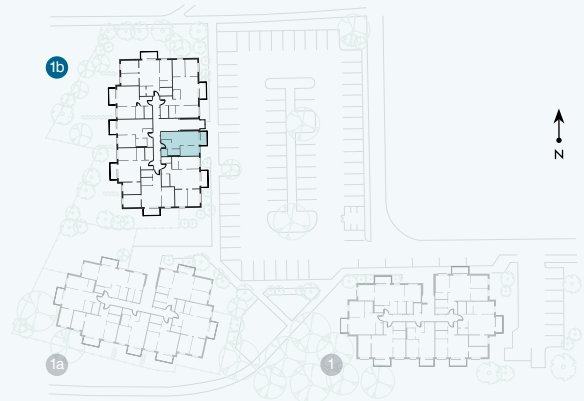

4th floor

# Apartment # 24

© 1B EVALDA VALTERA, RĪGA

#	ROOM	M <sup>2</sup>
1	Hall	4,5
2	Living room & Kitchen	23,4
3	Room	9,3
4	Utility room	2,1
5	Bathroom	3,6
6	Balcony	4,7
Living area		42,9
Total area		47,6

**CONTACT:**